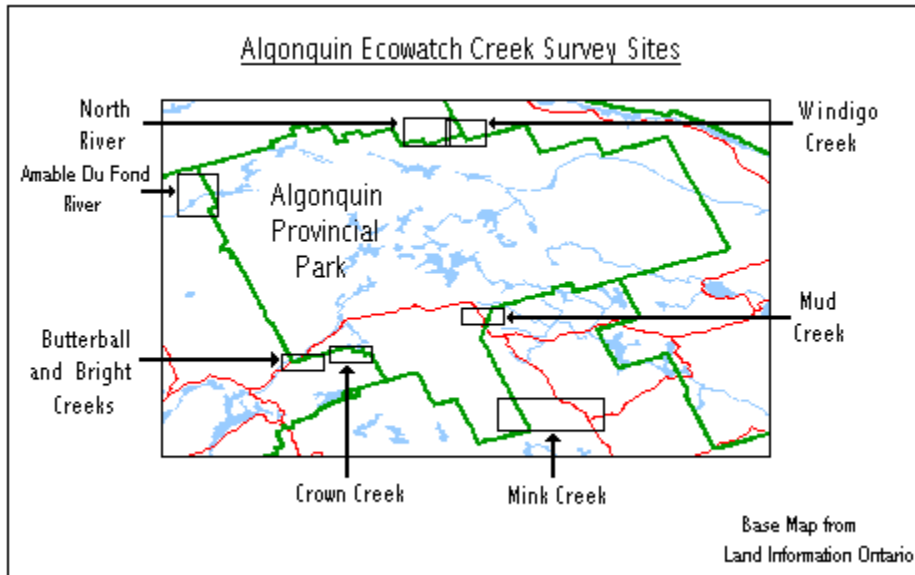

Creek Sites Map

Mink Creek Location Map

MINK CREEK

Sketch by: Hugh Banks
© 2002, Algonquin Ecowatch