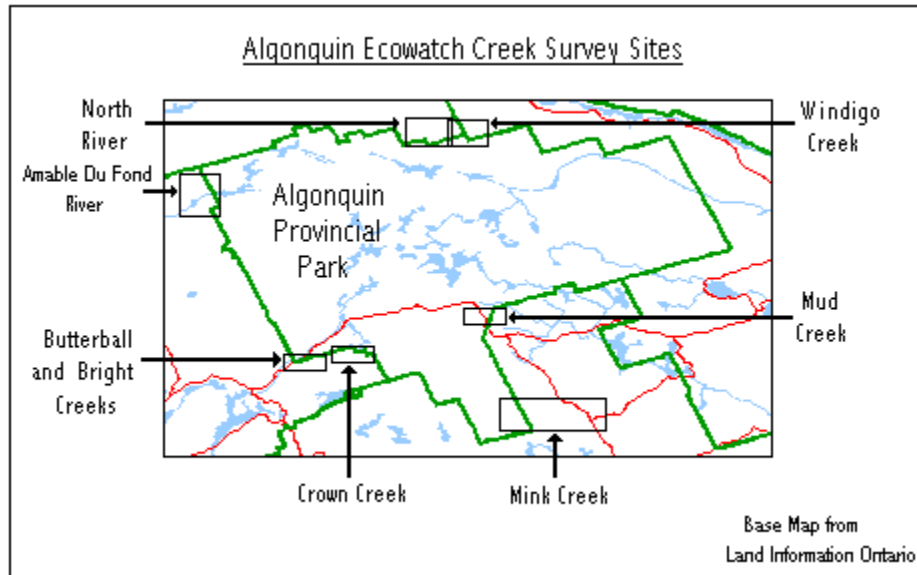

## Bright Creek Location Map

# BRIGHT CREEK

Sketch by: Hugh Banks  
© 2002, Algonquin Ecowatch