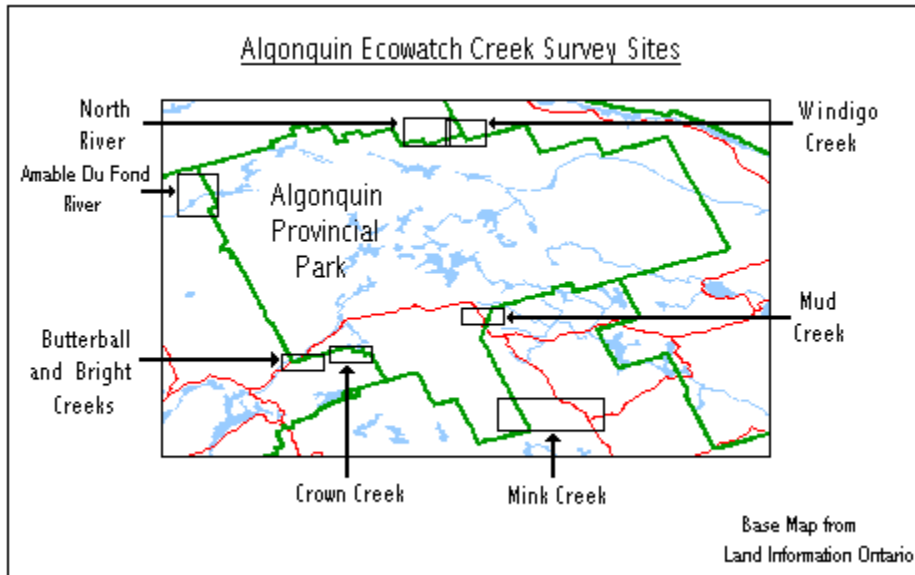

Creek Survey Sites

Note: Scroll Down to next page to see Amable Du Fond Insert Map

Amable Du Fond Insert Map
Creek Survey Sites

AMABLE DU FOND RIVER

Ste NTL

Sketched by: T. Honsberger
Digitized by: H. Banks
copyright 2001, Algonquin Ecowatch

Amable Du Fond: Ste RD 6

Sketched by: T. Honsberger
Digitized by: H. Banks
copyright 2001, Algonquin Ecowatch