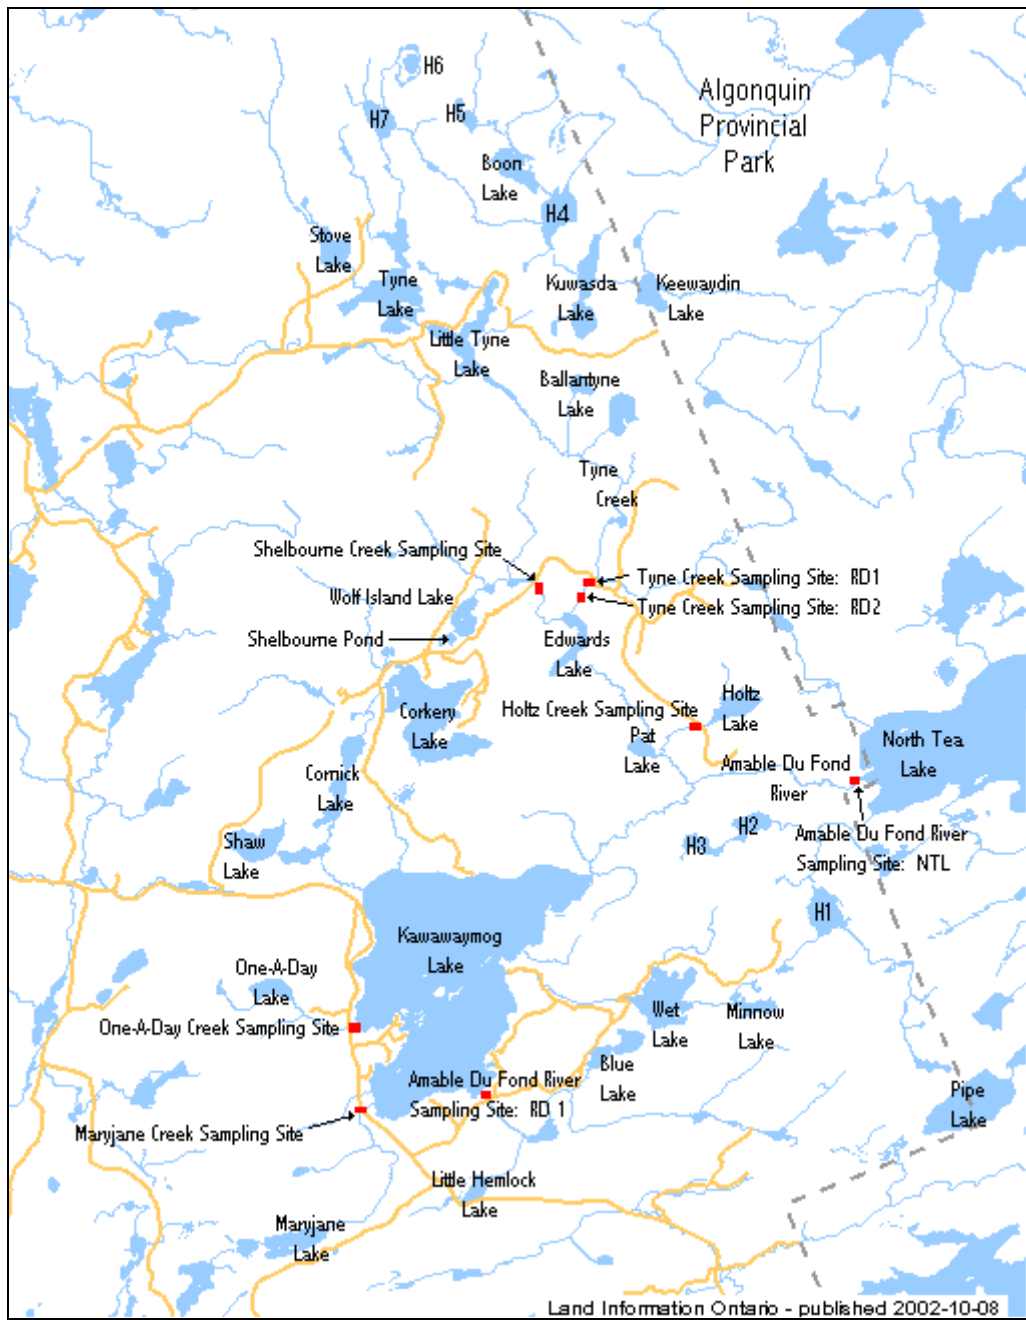

Creek Survey Sites

Note: Scroll Down to next page to see Amable Du Fond Insert Map

Amable Du Fond Insert Map
Creek Survey Sites

AMABLE DU FOND RIVER

Ste NTL

Sketched by: T. Honsberger
Digitized by: H. Banks
copyright 2001, Algonquin Ecowatch

Amable Du Fond: Ste RD 6

Sketched by: T. Honsberger
Digitized by: H. Banks
copyright 2001, Algonquin Ecowatch